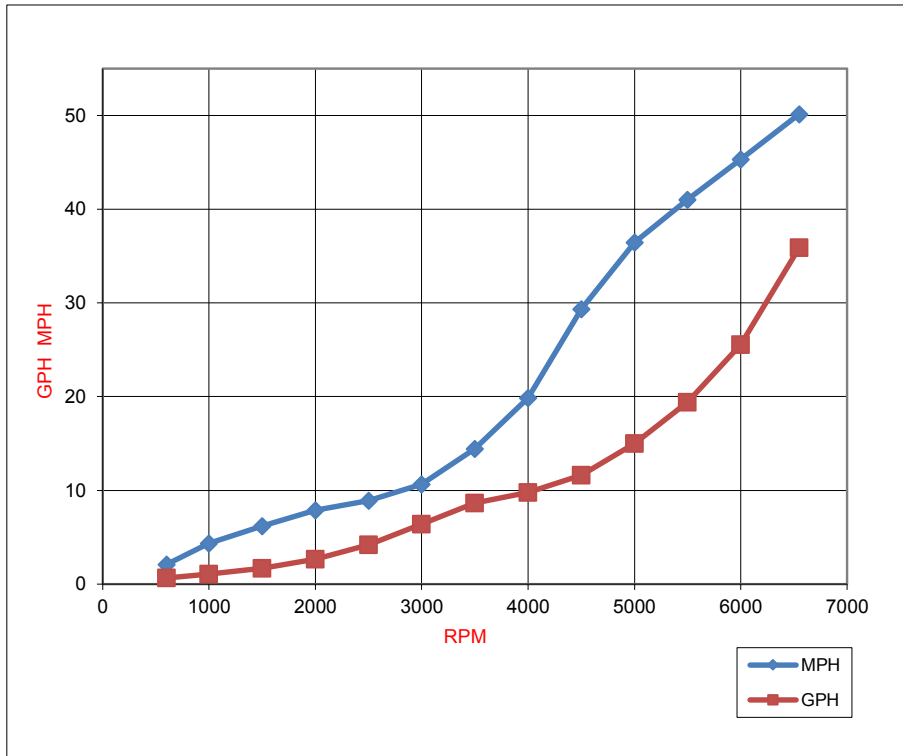

Note: Speed was calculated using GPS with 100 gallons of fuel, 20 gallons of water and 550 lbs of people & gear aboard. The tested boat weight was 7,880 pounds. The data was collected on 6/11/19. Fuel flow was taken from engine displays. All values were averaged in two directions. Range is calculated off of 90% fuel capacity and is shown in statute miles. Performance results can be affected by many factors including vessel loading and weather conditions. The reported performance, acceleration and fuel burn are not guaranteed.

Acceleration: Idle - 20 mph 6.6 secs (avg)
Idle - 30 mph 11.0 secs (avg)

Everglades®

Model: 253CC

Engine: 400HP MERCURY VERADO

Prop: 16 x 14.7 ENERTIA 3 BLADE

Fuel Capacity: 100 gal

Note: Speed was calculated using GPS with 65 gallons of fuel and 500 lbs of people & gear aboard. The tested boat weight was 7,200 pounds. The data was collected on 7/1/20. Fuel flow was taken from the engine display. All values were averaged in two directions. Range is calculated off of 95% fuel capacity and is shown in statute miles. Performance results can be affected by many factors including vessel loading and weather conditions. The reported performance, acceleration and fuel burn are not guaranteed.

PERFORMANCE

Speed		Fuel Consumption		
RPM	MPH	GPH	MPG	RANGE @ 95%
600	2.1	0.7	3.23	307
1000	4.4	1.1	3.95	376
1500	6.2	1.7	3.65	346
2000	7.9	2.7	2.98	283
2500	8.9	4.2	2.12	201
3000	10.7	6.4	1.66	158
3500	14.5	8.7	1.67	159
4000	19.9	9.8	2.03	192
4500	29.4	11.7	2.52	239
5000	36.5	15.0	2.43	231
5500	41.0	19.4	2.11	201
6000	45.3	25.6	1.77	168
6550 WOT	50.2	35.9	1.40	133