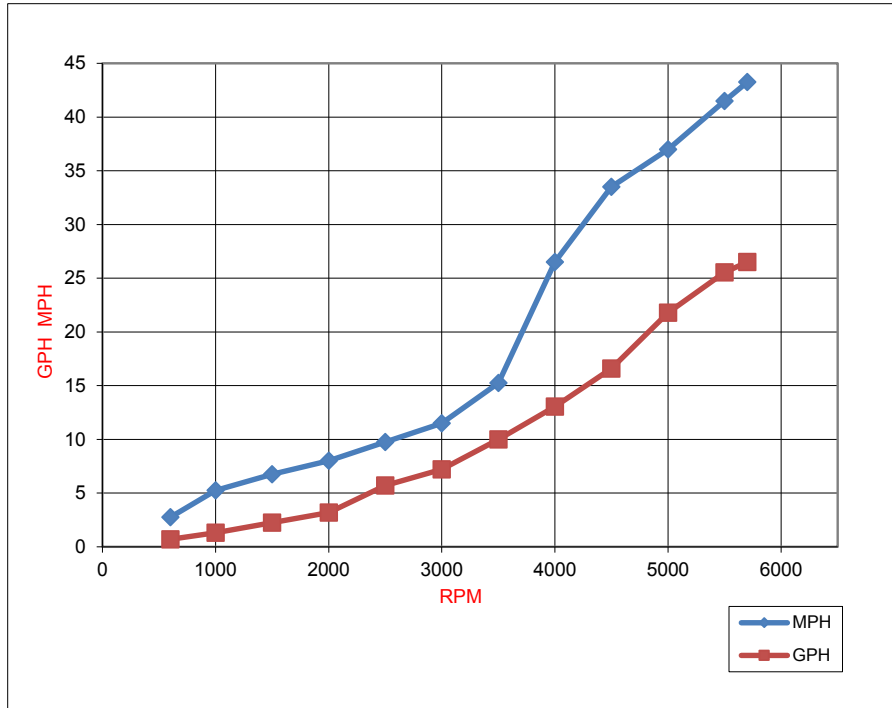

Everglades®

Model: 253CC

Engine: 300HP YAMAHA

Prop: 16T x 15-1/2 YAMAHA 3 BLADE

Fuel Capacity: 100 gal

PERFORMANCE

Speed		Fuel Consumption		
RPM	MPH	GPH	MPG	RANGE @ 90%
600	2.8	0.7	3.93	354
1000	5.3	1.3	4.04	363
1500	6.8	2.3	3.00	270
2000	8.0	3.2	2.50	225
2500	9.8	5.7	1.71	154
3000	11.5	7.2	1.60	144
3500	15.3	10.0	1.53	137
4000	26.5	13.1	2.03	183
4500	33.5	16.6	2.02	182
5000	37.0	21.8	1.70	153
5500	41.5	25.6	1.62	146
5700 WOT	43.3	26.5	1.63	147

Note: Speed was calculated using GPS with 100 gallons of fuel, 20 gallons of water and 550 lbs of people & gear aboard. The tested boat weight was 7,880 pounds. The data was collected on 6/11/19. Fuel flow was taken from engine displays. All values were averaged in two directions. Range is calculated off of 90% fuel capacity and is shown in statute miles. Performance results can be affected by many factors including vessel loading and weather conditions. The reported performance, acceleration and fuel burn are not guaranteed.

Acceleration: Idle - 20 mph 6.6 secs (avg)
Idle - 30 mph 11.0 secs (avg)

Everglades®

Model: 253CC

Engine: 400HP MERCURY VERADO

Prop: 16 x 14.7 ENERTIA 3 BLADE

Fuel Capacity: 100 gal

Note: Speed was calculated using GPS with 65 gallons of fuel and 500 lbs of people & gear aboard. The tested boat weight was 7,200 pounds. The data was collected on 7/1/20. Fuel flow was taken from the engine display. All values were averaged in two directions. Range is calculated off of 95% fuel capacity and is shown in statute miles. Performance results can be affected by many factors including vessel loading and weather conditions. The reported performance, acceleration and fuel burn are not guaranteed.