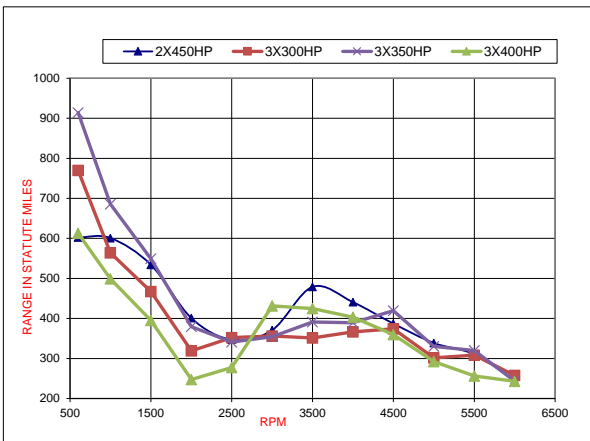

Range in Statute Miles

RPM	2x450HP Yamaha Miles	3x300HP Yamaha Miles	3x350HP Yamaha Miles	3x400HP Mercury Miles
600	602	770	914	613
1000	601	564	686	499
1500	534	467	549	395
2000	401	319	379	247
2500	347	352	341	277
3000	371	356	355	432
3500	479	351	391	425
4000	441	366	389	403
4500	387	374	420	360
5000	339	302	330	292
5500	310	308	320	256
6000	245	258	243	243
6400				241