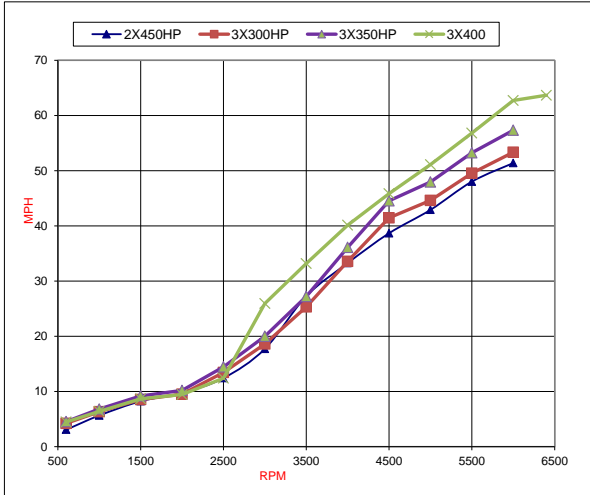

Everglades®

Model: 375cc
Fuel Capacity: 403 gal

Speed in Miles per Hour

RPM	2x450HP Yamaha MPH	3x300HP Yamaha MPH	3x350HP Yamaha MPH	3x400HP Mercury MPH
600	3.1	4.2	4.5	4.5
1000	5.6	6.3	6.8	6.4
1500	8.2	8.5	9.2	8.7
2000	9.7	9.5	10.2	9.4
2500	12.4	13.4	14.4	12.4
3000	17.7	18.6	20.0	25.9
3500	27.3	25.3	27.2	33.2
4000	33.3	33.6	36.1	40.1
4500	38.7	41.4	44.5	45.8
5000	42.9	44.6	47.9	51.1
5500	48.0	49.6	53.3	56.8
6000	51.4	53.3	57.3	62.7
6400				63.7

Acceleration	2x450HP Seconds	3x300HP Seconds	2x350HP Seconds	3x400HP Seconds
0-30MPH	9.0	9.5	9.4	7.9