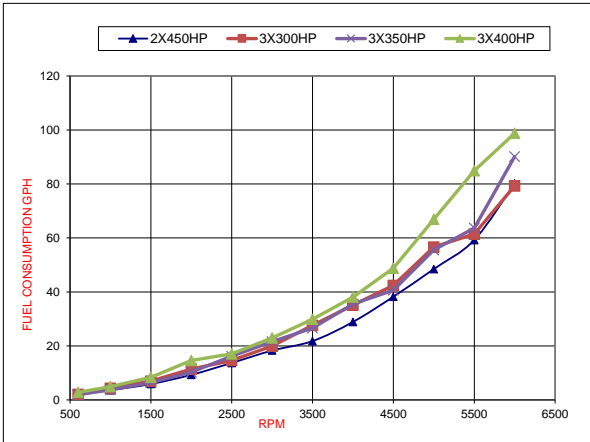

Fuel Consumption in Gallons per Hour

RPM	2x450HP Yamaha GPH	2x450HP Yamaha MILES/GAL	3x300HP Yamaha GPH	3x300HP Yamaha MILES/GAL	3x350HP Yamaha GPH	3x350HP Yamaha MILES/GAL	3x400HP Mercury GPH	3x400HP Mercury MILES/GAL
600	2.0	1.6	2.1	2.1	2.0	1.9	2.8	1.6
1000	3.6	1.6	4.3	1.5	3.8	1.8	4.9	1.3
1500	5.9	1.4	7.0	1.2	6.4	1.4	8.4	1.0
2000	9.3	1.0	11.4	0.8	10.3	1.0	14.6	0.6
2500	13.7	0.9	14.6	0.9	16.2	0.9	17.1	0.7
3000	18.3	1.0	20.0	0.9	21.6	0.9	23	1.1
3500	21.8	1.3	27.6	0.9	26.7	1.0	29.9	1.1
4000	28.9	1.2	35.1	1.0	35.5	1.0	38.1	1.1
4500	38.3	1.0	42.4	1.0	40.7	1.1	48.8	0.9
5000	48.5	0.9	56.6	0.8	55.6	0.9	66.9	0.8
5500	59.3	0.8	61.5	0.8	63.7	0.8	84.9	0.7
6000	80.2	0.6	79.3	0.7	90.2	0.6	98.8	0.6
6400							101.2