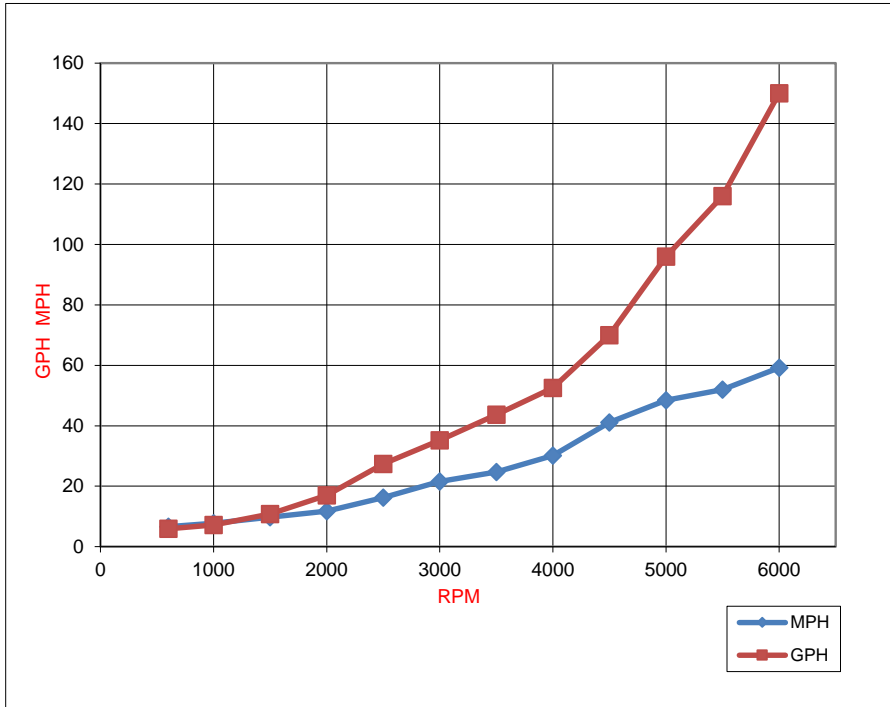

Everglades®

Model: 455CC

Engine: 4 X 425HP YAMAHA

Prop: 21Y 16-3/8 XTO OS

Fuel Capacity: 683 gal

Speed		Fuel Consumption		
RPM	MPH	GPH	MPG	RANGE @ 95%
600	6.6	5.9	1.12	726
1000	7.7	7.2	1.07	694
1500	9.7	10.8	0.90	583
2000	11.7	17.0	0.69	447
2500	16.2	27.4	0.59	384
3000	21.6	35.2	0.61	398
3500	24.7	43.7	0.57	367
4000	30.1	52.5	0.57	372
4500	41.1	70.0	0.59	381
5000	48.4	96.0	0.50	327
5500	52.0	116.0	0.45	291
6000 WOT	59.2	150.0	0.39	256

Note: Speed was calculated using GPS with 400 gallons of fuel, 100 gallons of water, 18 gallons of diesel & 1085 lbs of people & gear aboard. The tested boat weight was 30,800 pounds and included and seakeeper 6, without the 2nd station. The data was collected on 4/21/21. Fuel flow was taken from the engine displays. Range is calculated off of 95% fuel capacity and is shown in statute miles. Performance results can be affected by many factors including vessel loading and weather conditions. The reported performance, acceleration and fuel burn are not guaranteed.