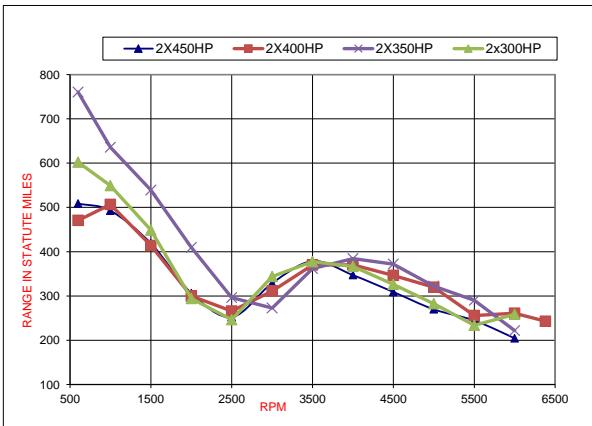

Range in Statute Miles

RPM	2x450HP Miles	2x400HP Miles	2x350HP Miles	2x300HP Miles
600	509	471	760	602
1000	493	507	636	549
1500	419	414	539	449
2000	306	300	410	294
2500	253	266	296	246
3000	329	311	273	344
3500	379	370	362	378
4000	347	370	385	367
4500	309	346	372	326
5000	270	320	322	282
5500	245	256	290	234
6000	204	261	222	259
6380		243