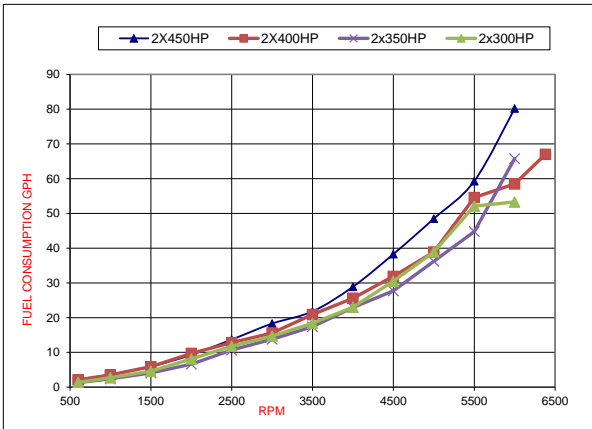

Fuel Consumption in Gallons per Hour

RPM	2x450HP GPH	2x450HP MILES/GAL	2x400HP GPH	2x400HP MILES/GAL	2x350HP GPH	2x350HP MILES/GAL	2x300HP GPH	2x300HP MILES/GAL
600	2.0	1.8	2.1	1.6	1.3	2.6	1.4	2.1
1000	3.6	1.7	3.5	1.7	2.4	2.2	2.7	1.9
1500	5.9	1.4	5.9	1.4	4.1	1.9	4.6	1.5
2000	9.3	1.1	9.7	1.0	6.6	1.4	8.1	1.0
2500	13.7	0.9	12.8	0.9	10.7	1.0	11.8	0.8
3000	18.3	1.1	15.6	1.1	13.8	0.9	14.7	1.2
3500	21.8	1.3	20.9	1.3	17.4	1.2	18.4	1.3
4000	28.9	1.2	25.6	1.3	22.9	1.3	23	1.3
4500	38.3	1.1	31.9	1.2	27.7	1.3	30.5	1.1
5000	48.5	0.9	38.9	1.1	36.2	1.1	38.9	1.0
5500	59.3	0.8	54.6	0.9	44.8	1.0	52.1	0.8
6000	80.2	0.7	58.5	0.9	65.8	0.8	53.3	0.9
6380			67.0	0.8