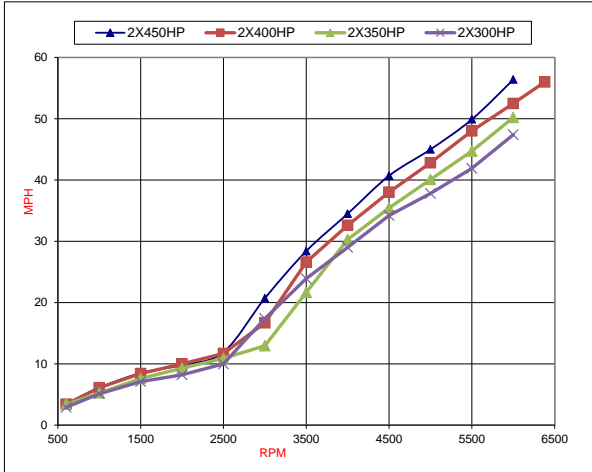

Everglades®

Model: 335CC
Fuel Capacity: 306 gal

Speed in Miles per Hour

RPM	2x450HP MPH	2x400HP MPH	2x350HP MPH	2x300HP MPH
600	3.5	3.4	3.4	2.9
1000	6.1	6.1	5.3	5.1
1500	8.5	8.4	7.6	7.1
2000	9.8	10.0	9.3	8.2
2500	11.9	11.7	10.9	10.0
3000	20.7	16.7	13.0	17.4
3500	28.4	26.6	21.7	23.9
4000	34.5	32.6	30.3	29.0
4500	40.7	38.0	35.5	34.2
5000	45.0	42.8	40.1	37.8
5500	49.9	48.0	44.7	41.9
6000	56.4	52.5	50.2	47.4
6380		56.0		

Acceleration	2x450HP Seconds	2x400HP Seconds	2x350HP Seconds	2x300HP Seconds
0-30MPH	7.2	7.4	8.3	12