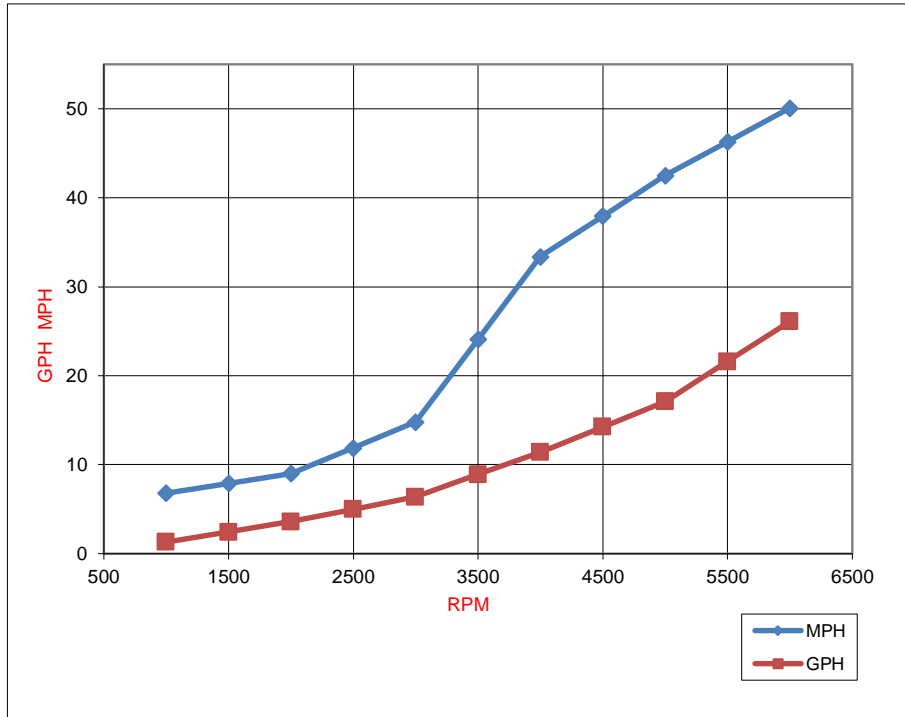

Everglades®

Model: 243CC

Engine: 300HP YAMAHA

Prop: 15 1/2 x 17

Fuel Capacity: 82 gal

PERFORMANCE

Speed		Fuel Consumption		
RPM	MPH	GPH	MPG	RANGE @ 90%
1000	6.8	1.3	5.23	386
1500	7.9	2.5	3.22	238
2000	9.0	3.6	2.50	185
2500	11.9	5.0	2.38	176
3000	14.8	6.4	2.31	171
3500	24.1	8.9	2.71	200
4000	33.4	11.4	2.93	216
4500	38.0	14.3	2.66	197
5000	42.5	17.1	2.49	183
5500	46.3	21.6	2.14	158
6000 WOT	50.1	26.1	1.92	142

Range is calculated off of 90% fuel capacity and is shown in statute miles. Performance results can be affected by many factors including vessel loading and weather conditions. The reported performance, acceleration and fuel burn are not guaranteed.