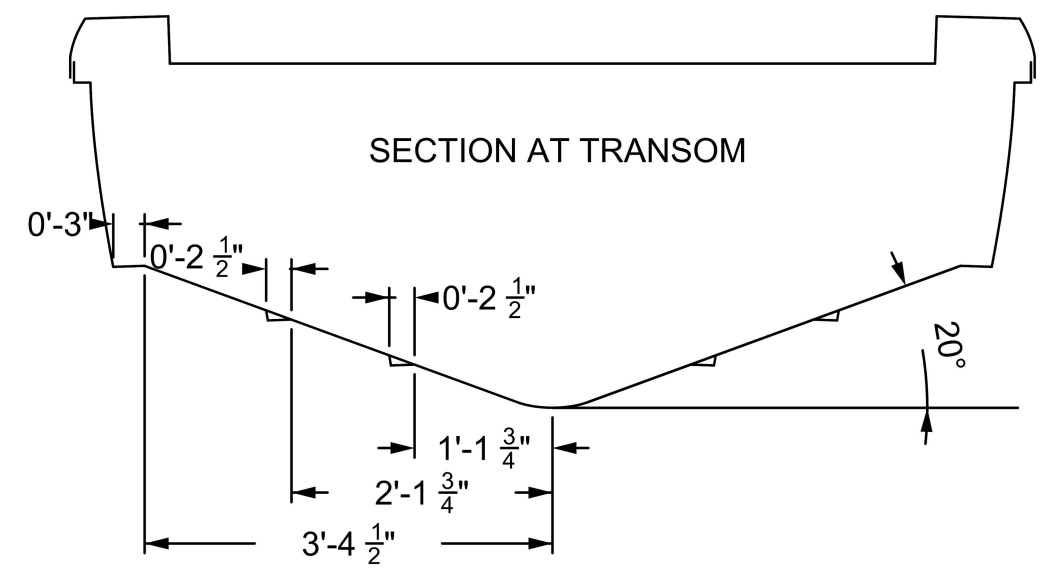

Scale: **1:1**  
 Date: **6/14/2023**

Title: **253CC GRAVING PLAN**  
 Model: **253CC**  
 Part No. **253CC**

2/21/2019

- NOTES:
- 1) APPROXIMATE DRY WEIGHT 6650 WITH MERCURY 400HP
  - 2) WEIGHT WITH OPTIONS FULL FUEL & FRESH WATER 7850
  - 3) BEAM OVERALL IS 8' 6"
  - 4) SOME OPTIONAL FEATURES NOT SHOWN (JACKPLATE, POWERPOLE, ETC)
  - 5) MAST LIGHT ON SPORT STATION FOLDS DOWN