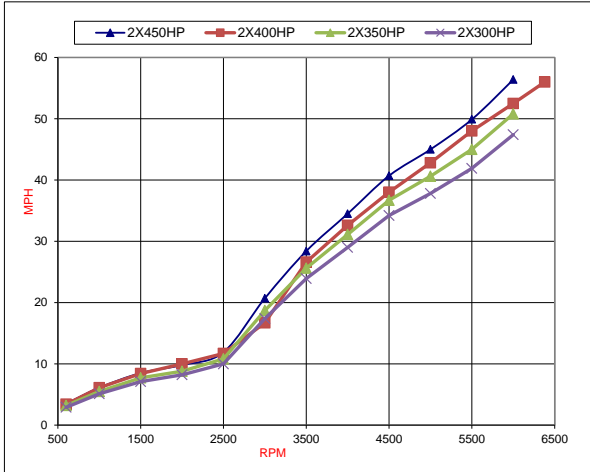

Everglades®

Model: 335CC
Fuel Capacity: 306 gal

Speed in Miles per Hour

RPM	2x450HP MPH	2x400HP MPH	2x350HP MPH	2x300HP MPH
600	3.5	3.4	3.2	2.9
1000	6.1	6.1	5.5	5.1
1500	8.5	8.4	7.7	7.1
2000	9.8	10.0	8.8	8.2
2500	11.9	11.7	10.8	10.0
3000	20.7	16.7	18.7	17.4
3500	28.4	26.6	25.6	23.9
4000	34.5	32.6	31.1	29.0
4500	40.7	38.0	36.7	34.2
5000	45.0	42.8	40.6	37.8
5500	49.9	48.0	45.0	41.9
6000	56.4	52.5	50.8	47.4
6380		56.0		

Acceleration	2x450HP Seconds	2x400HP Seconds	2x350HP Seconds	2x300HP Seconds
0-30MPH	7.2	7.4		12