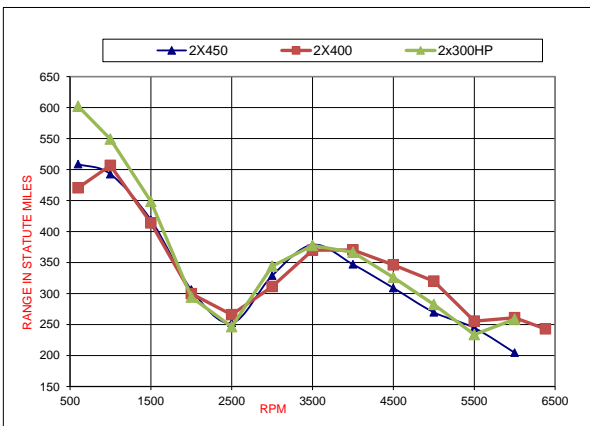

Range in Statute Miles

RPM	2x450HP Miles	2x400HP Miles	2x350HP Miles	2x300HP Miles
600	509	471		602
1000	493	507		549
1500	419	414		449
2000	306	300		294
2500	253	266		246
3000	329	311		344
3500	379	370		378
4000	347	370		367
4500	309	346		326
5000	270	320		282
5500	245	256		234
6000	204	261		259
6380		243