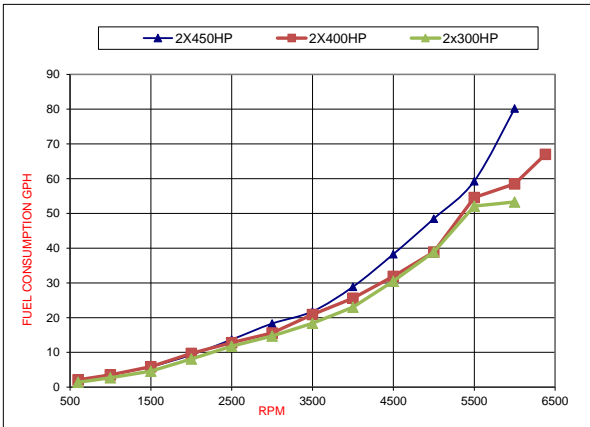

Fuel Consumption in Gallons per Hour

RPM	2x450HP GPH	2x450HP MILES/GAL	2x400HP GPH	2x400HP MILES/GAL	2x350HP GPH	2x350HP MILES/GAL	2x300HP GPH	2x300HP MILES/GAL
600	2.0	1.8	2.1	1.6			1.4	2.1
1000	3.6	1.7	3.5	1.7			2.7	1.9
1500	5.9	1.4	5.9	1.4			4.6	1.5
2000	9.3	1.1	9.7	1.0			8.1	1.0
2500	13.7	0.9	12.8	0.9			11.8	0.8
3000	18.3	1.1	15.6	1.1			14.7	1.2
3500	21.8	1.3	20.9	1.3			18.4	1.3
4000	28.9	1.2	25.6	1.3			23	1.3
4500	38.3	1.1	31.9	1.2			30.5	1.1
5000	48.5	0.9	38.9	1.1			38.9	1.0
5500	59.3	0.8	54.6	0.9			52.1	0.8
6000	80.2	0.7	58.5	0.9			53.3	0.9
6380			67.0	0.8